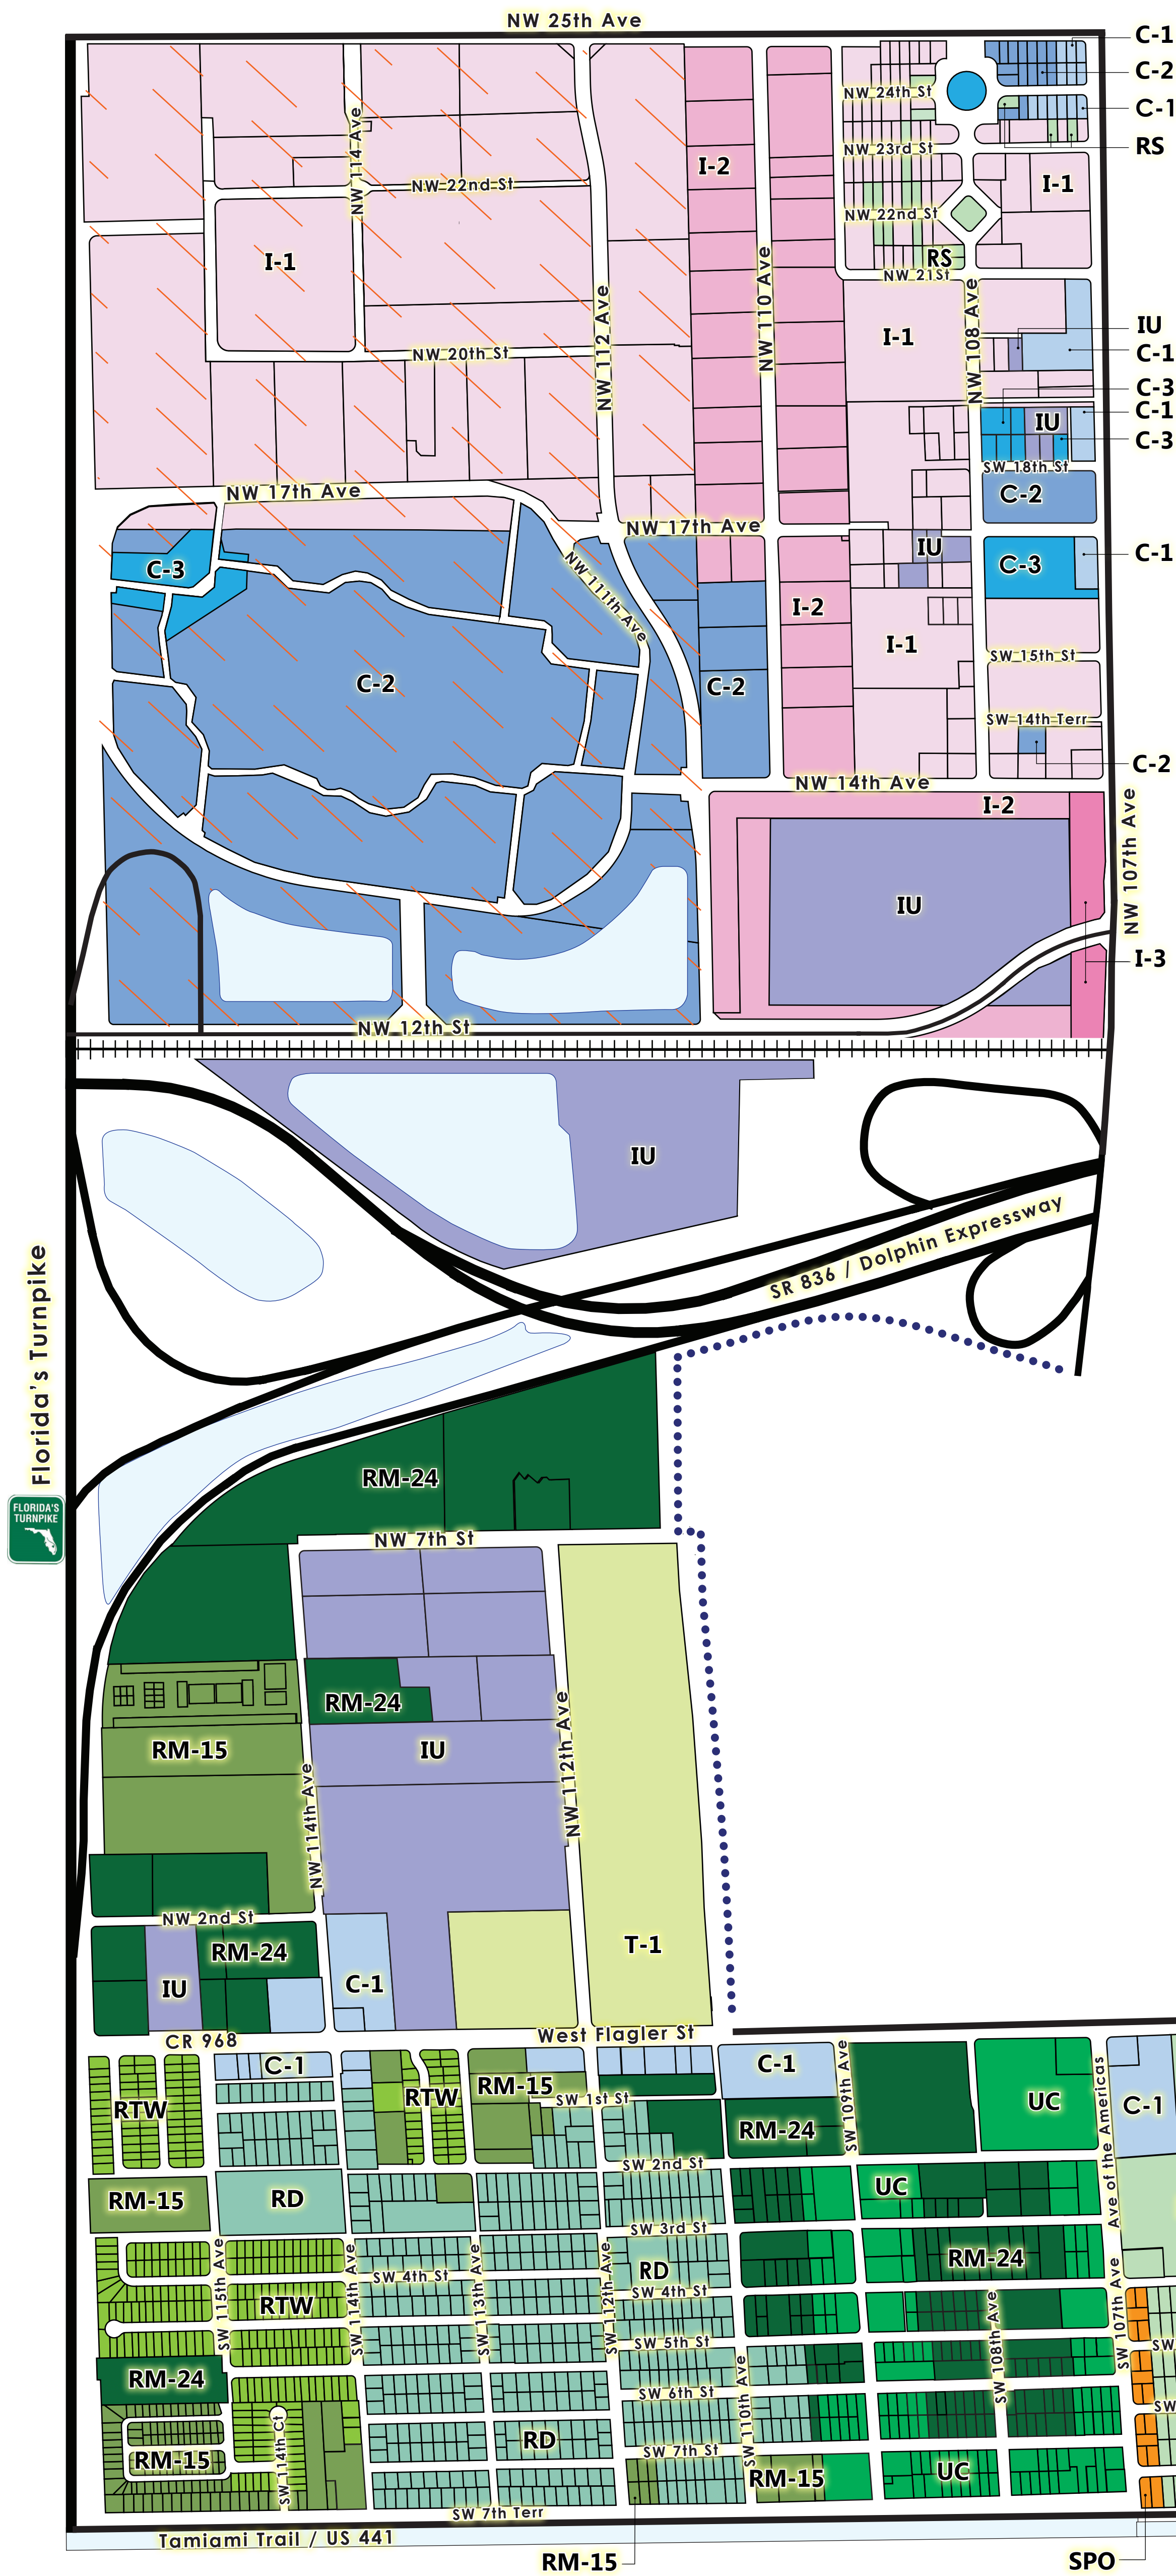

# OFFICIAL ZONING MAP CITY OF SWEETWATER, FLORIDA

## LEGEND

- IU** Interim Use
- RS** Single-Family residential
- RD** Duplex Residential
- RTW** Twin Homes Residential
- RM-15** Low Density Multifamily Residential
- RM-24** High Density Multifamily Residential
- UC** University City
- T-1** Trailer Park
- C-1** Limited Commercial
- C-2** Special Commercial
- C-3** Liberal Commercial
- SPO** Semi-Professional Office
- I-1** Industrial Light Manufacturing
- I-2** Industrial Heavy Manufacturing
- I-3** Industrial Conditional

## MAP FEATURES

- Dolphin Commerce Center/Dolphin Mall Development of Regional Impact
- Public Right of Way
- Water