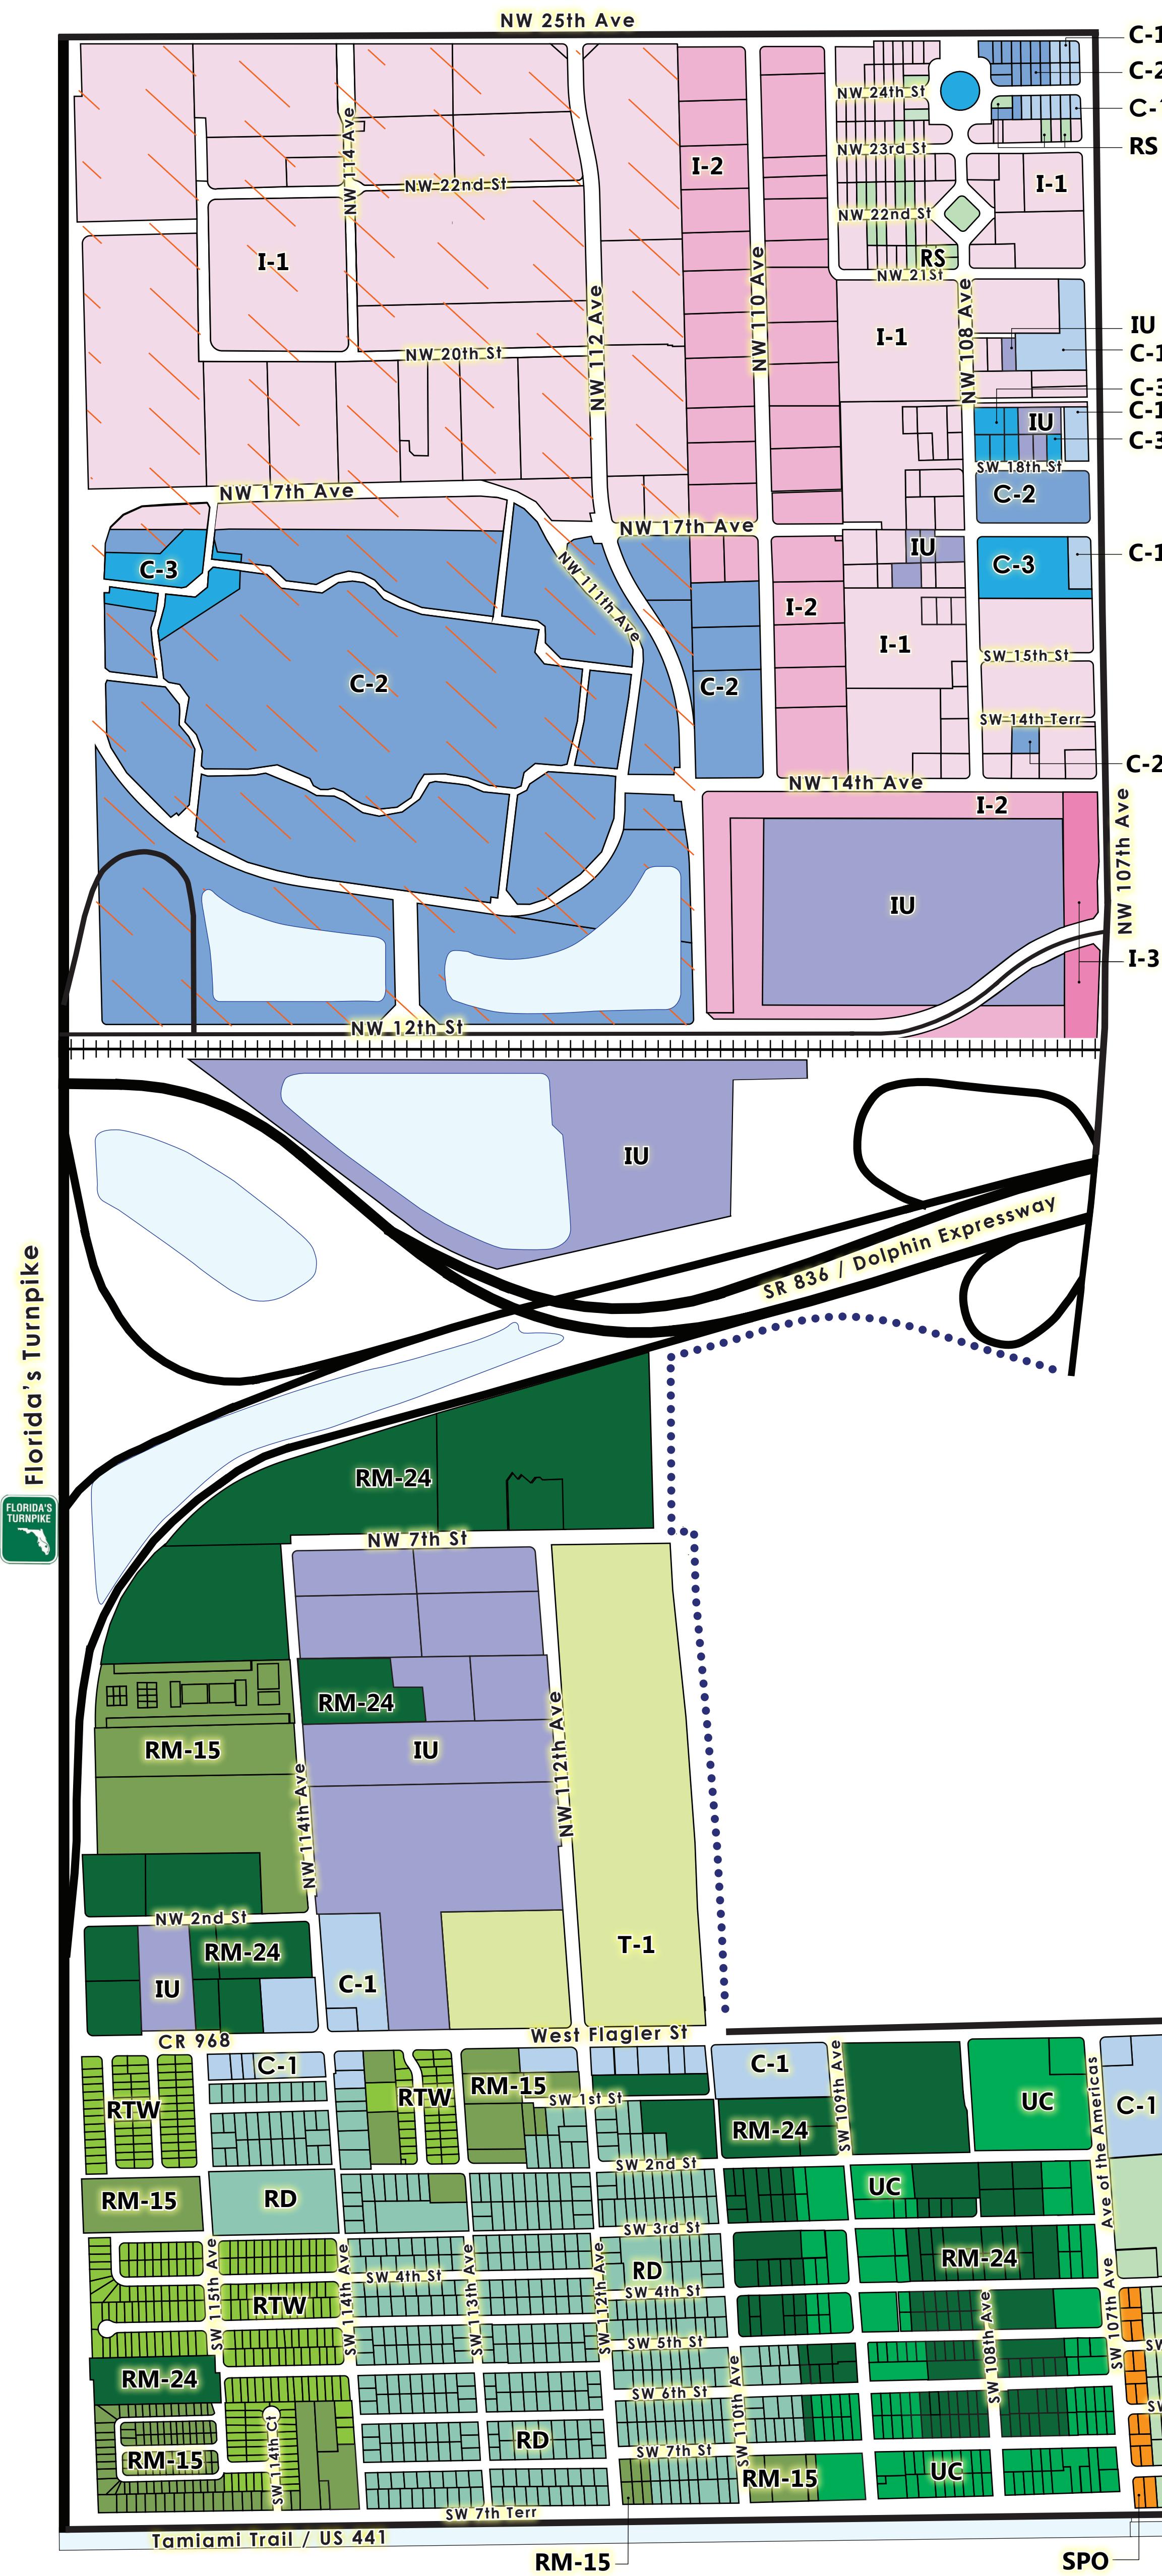

OFFICIAL ZONING MAP CITY OF SWEETWATER, FLORIDA

LEGEND

	IU	Interim Use
	RS	Single-Family residential
	RD	Duplex Residential
	RTW	Twin Homes Residential
	RM-15	Low Density Multifamily Residential
	RM-24	High Density Multifamily Residential
	UC	University City
	T-1	Trailer Park
	C-1	Limited Commercial
	C-2	Special Commercial
	C-3	Liberal Commercial
	SPO	Semi-Professional Office
	I-1	Industrial Light Manufacturing
	I-2	Industrial Heavy Manufacturing
	I-3	Industrial Conditional

MAP FEATURES

	Dolphin Commerce Center/Dolphin Mall Development of Regional Impact
	Public Right of Way
	Water

REVISIONS

DATE	ORDINANCE NO.

ADOPTION ORDINANCE: